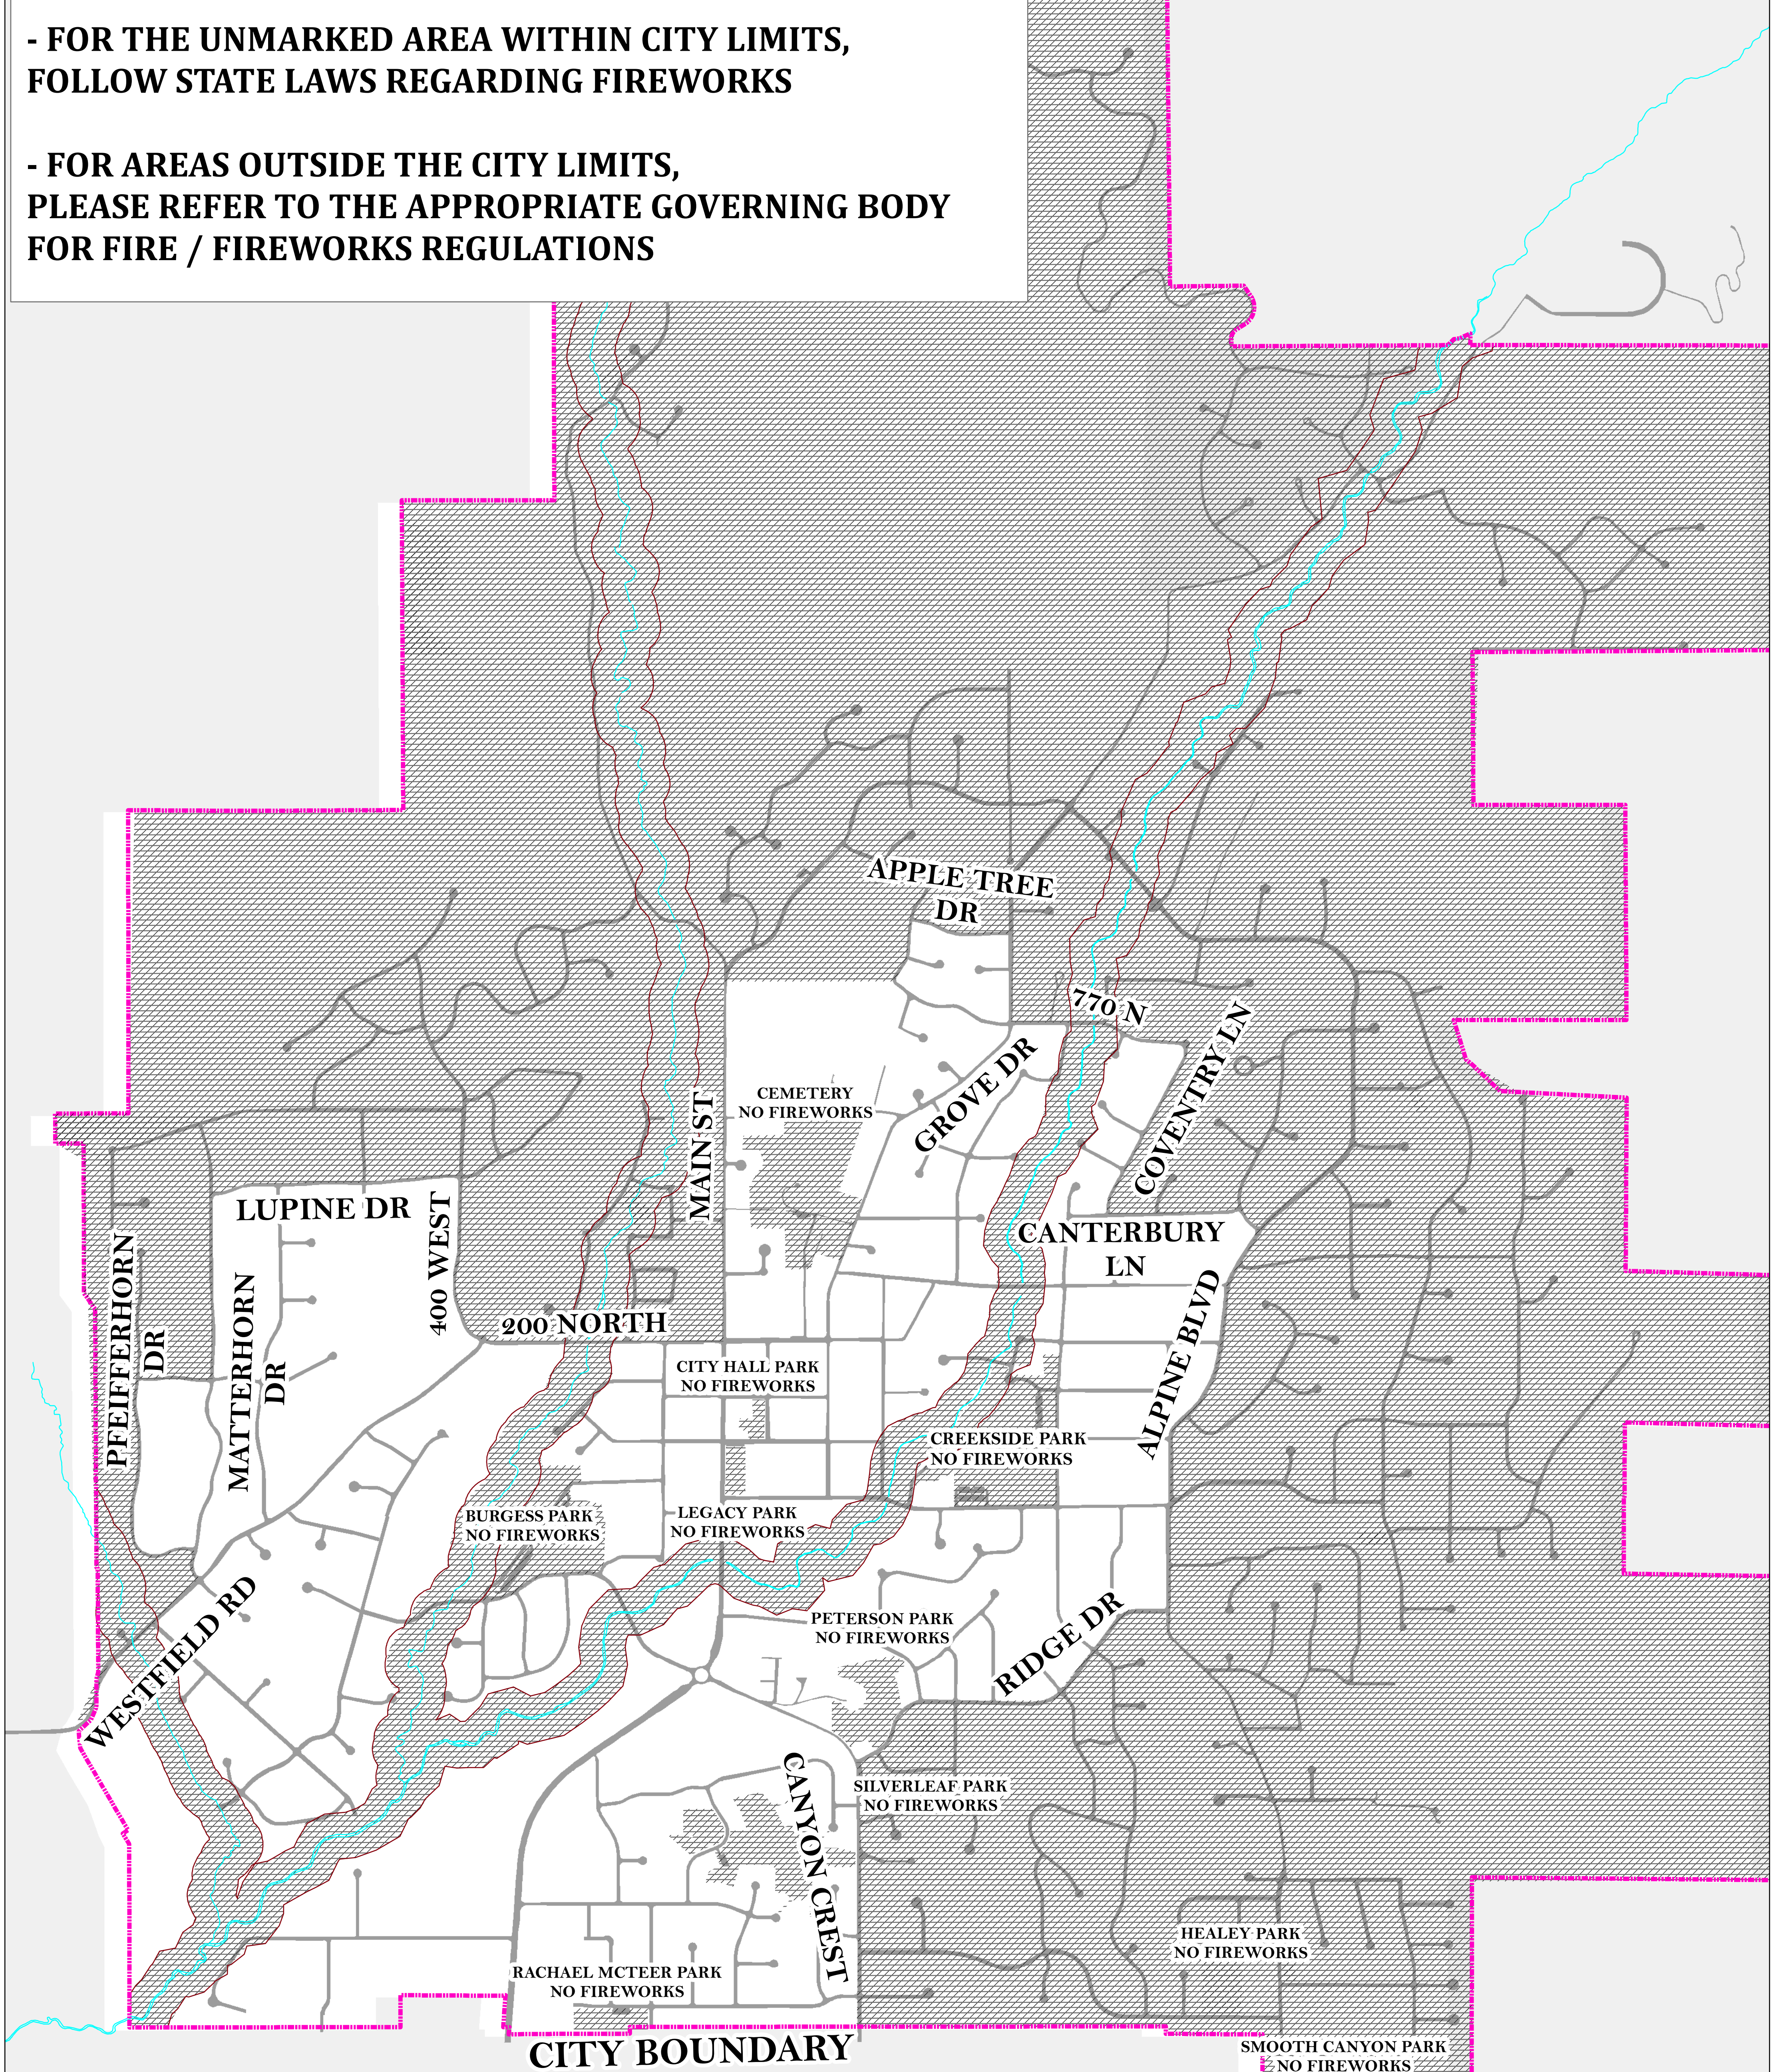

FIRE RESTRICTIONS EFFECTIVE 4/10/2018:

- NO FIREWORKS IN CITY PARKS
- NO FIREWORKS WITHIN 200' OF ANY STREAM BED
- ALL FIREWORKS ARE PROHIBITED IN THE AREAS DESIGNATED "FIREWORKS BAN 2018" AS SHOWN ON THIS MAP
- FOR THE UNMARKED AREA WITHIN CITY LIMITS, FOLLOW STATE LAWS REGARDING FIREWORKS
- FOR AREAS OUTSIDE THE CITY LIMITS, PLEASE REFER TO THE APPROPRIATE GOVERNING BODY FOR FIRE / FIREWORKS REGULATIONS

Legend

-  Streams - Fort & Dry Creek
-  200' Stream Buffer
-  Fireworks Ban 2018
-  Other / County / F.S. Lands

Alpine City FIRE RESTRICTIONS 2018

ADOPTED BY ALPINE CITY COUNCIL 4-10-18