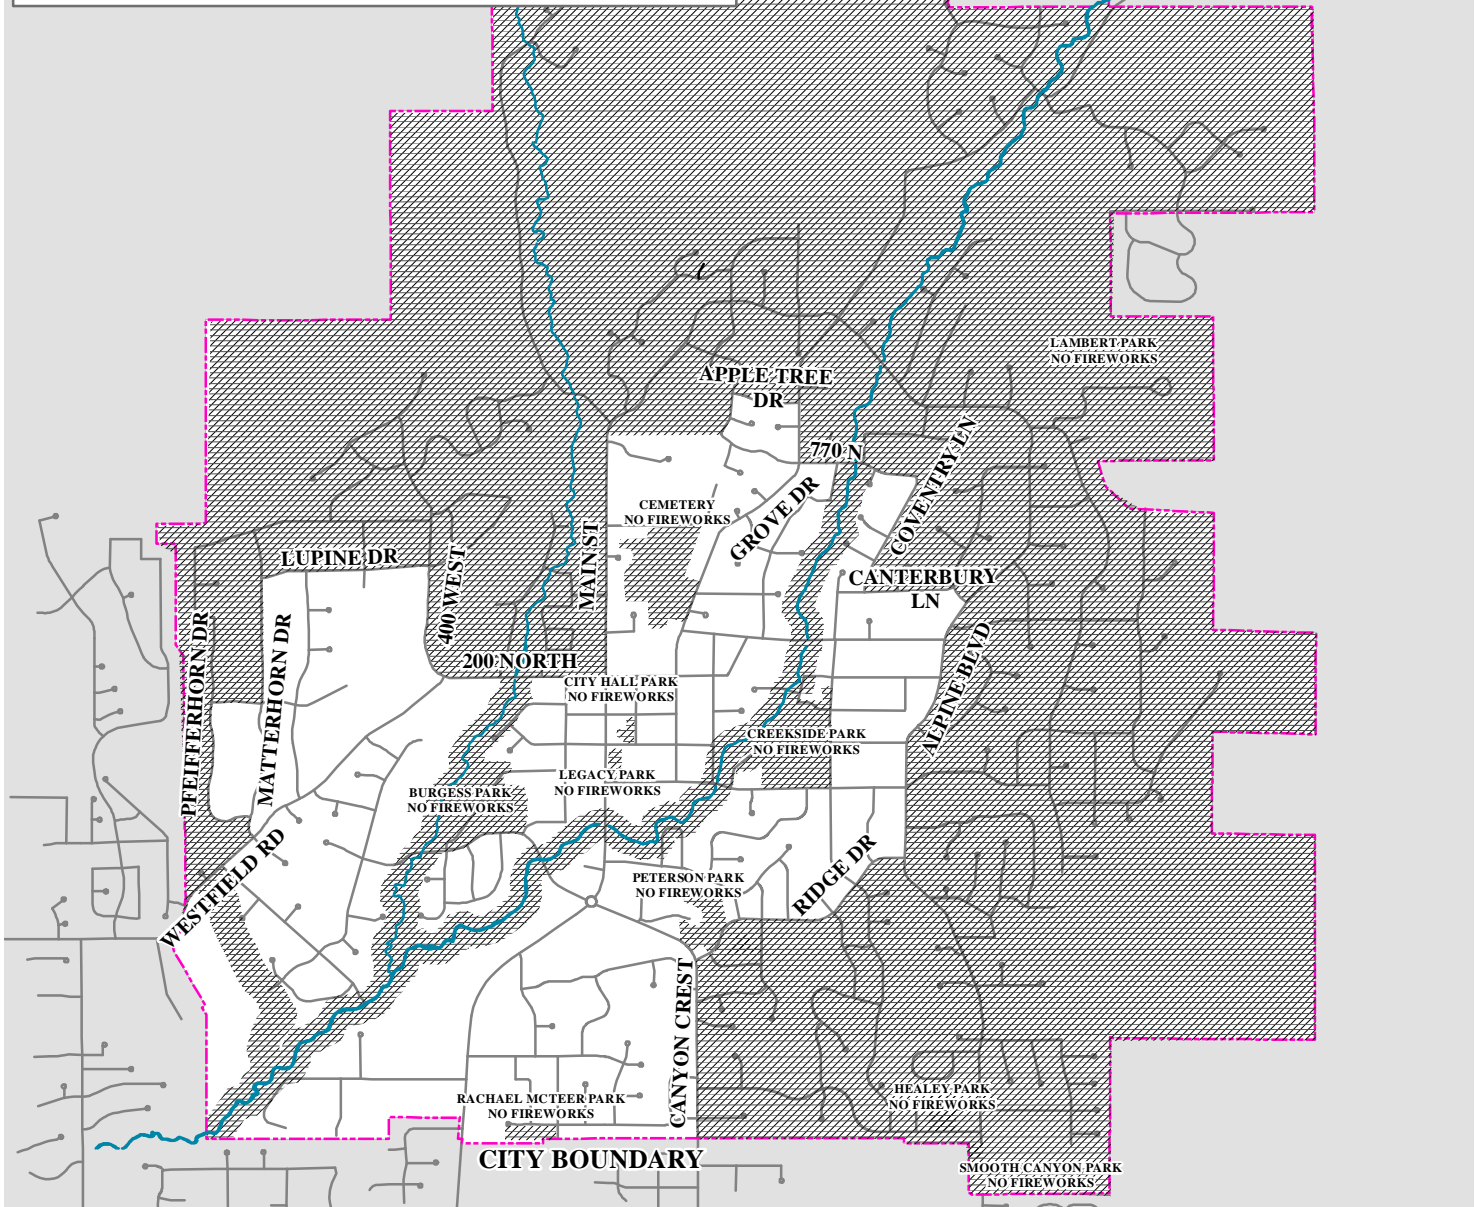

**FIRE RESTRICTIONS EFFECTIVE 6/25/19:**

- NO FIREWORKS IN CITY PARKS
- NO FIREWORKS WITHIN 200' OF ANY STREAM BED
- ALL FIREWORKS ARE PROHIBITED IN THE AREAS DESIGNATED "FIREWORKS BAN 2019" AS SHOWN ON THIS MAP
- FOR THE UNMARKED AREA WITHIN CITY LIMITS, FOLLOW STATE LAWS REGARDING FIREWORKS
- FOR AREAS OUTSIDE THE CITY LIMITS, PLEASE REFER TO THE APPROPRIATE GOVERNING BODY FOR FIRE / FIREWORKS REGULATIONS

**Legend**

-  Fort Creek & Dry Creek
-  Fireworks Ban 2019
-  Other / County / F.S. Lands
-  Alpine

**Alpine City  
FIRE RESTRICTIONS 2019**

ADOPTED BY ALPINE CITY COUNCIL 6-25-2019