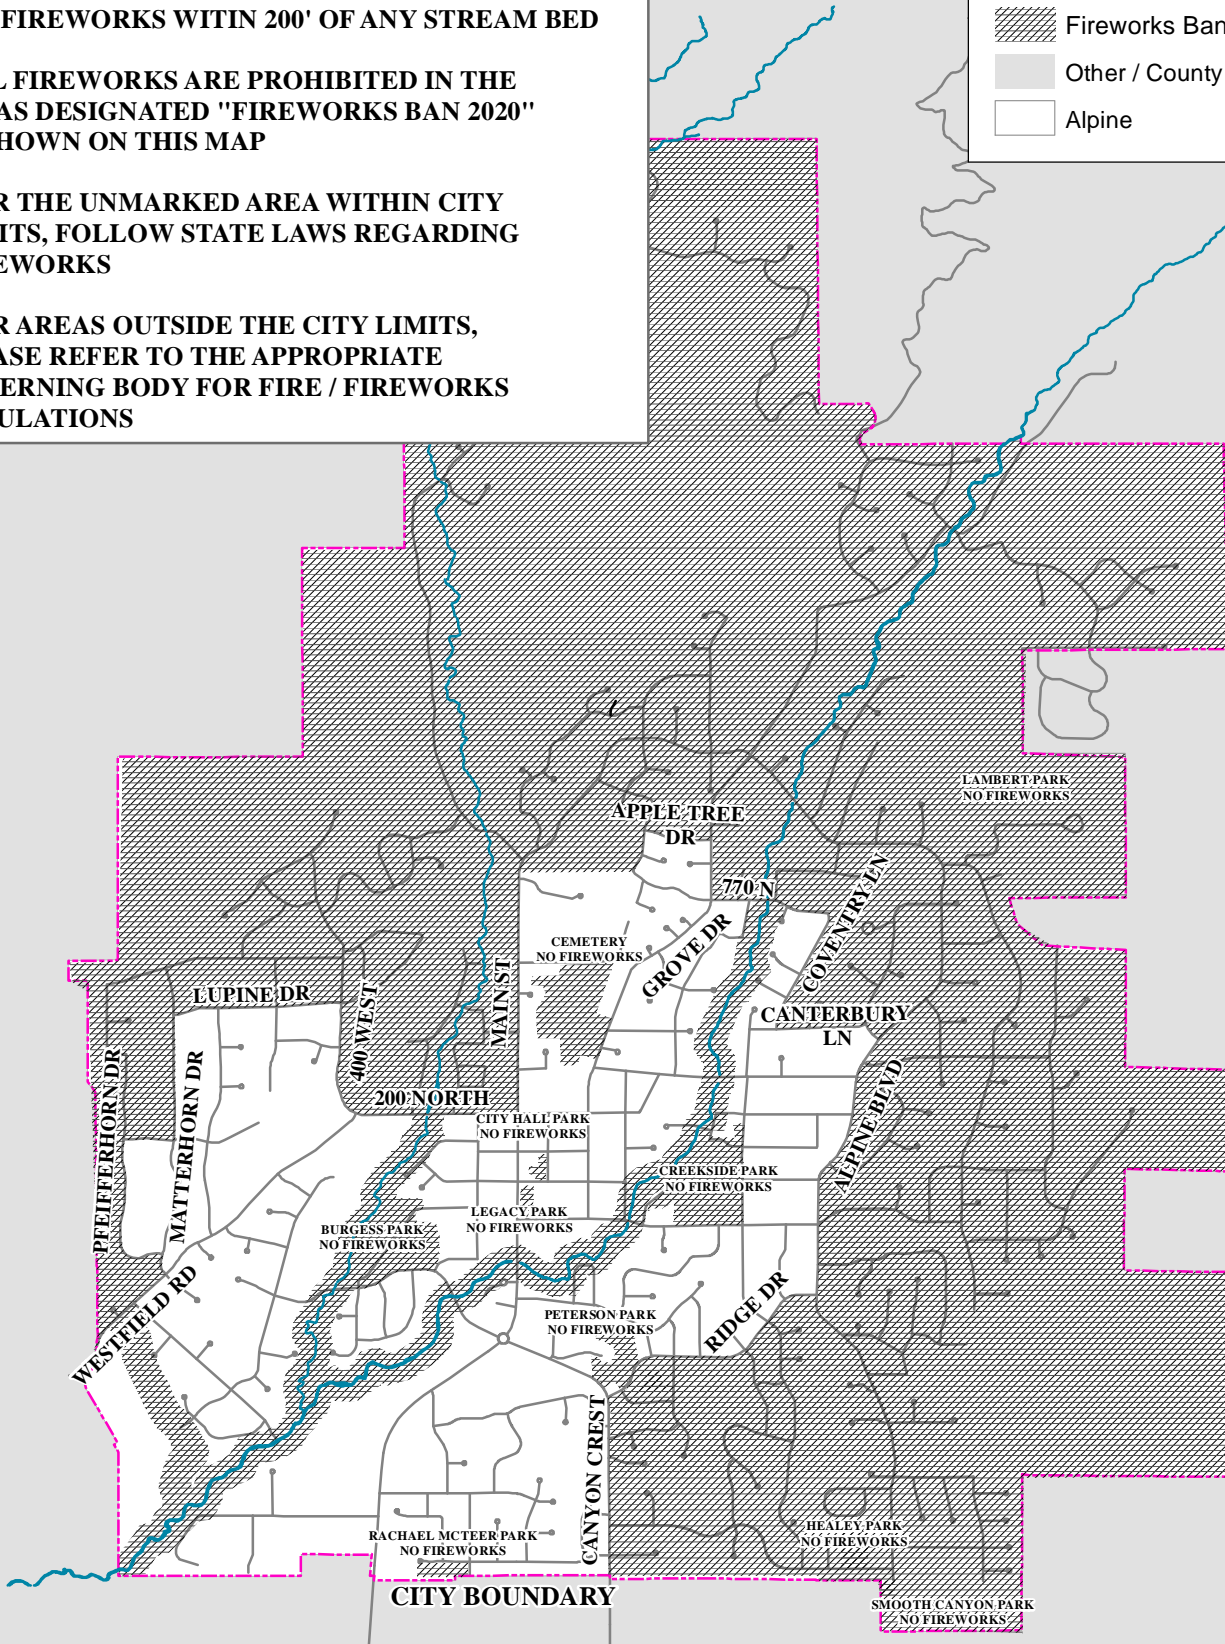

FIRE RESTRICTIONS EFFECTIVE 6/9/20:

- NO FIREWORKS IN CITY PARKS
- NO FIREWORKS WITHIN 200' OF ANY STREAM BED
- ALL FIREWORKS ARE PROHIBITED IN THE AREAS DESIGNATED "FIREWORKS BAN 2020" AS SHOWN ON THIS MAP
- FOR THE UNMARKED AREA WITHIN CITY LIMITS, FOLLOW STATE LAWS REGARDING FIREWORKS
- FOR AREAS OUTSIDE THE CITY LIMITS, PLEASE REFER TO THE APPROPRIATE GOVERNING BODY FOR FIRE / FIREWORKS REGULATIONS

Legend

-  Fort Creek & Dry Creek
-  Fireworks Ban 2020
-  Other / County / F.S. Lands
-  Alpine

Alpine City FIRE RESTRICTIONS 2020

ADOPTED BY ALPINE
CITY COUNCIL 6-9-2020