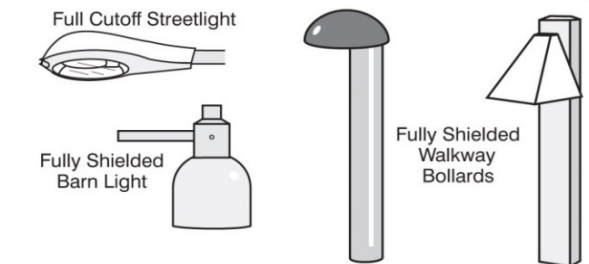

Examples of Acceptable / Unacceptable Lighting Fixtures

Unacceptable / Discouraged

Fixtures that produce glare and light trespass

Acceptable

Fixtures that shield the light source to minimize glare and light trespass and to facilitate better vision at night

Acceptable Lighting Angles