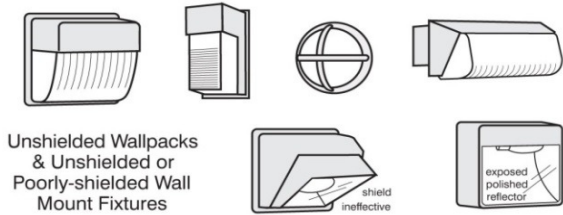

Examples of Acceptable / Unacceptable Lighting Fixtures

Unacceptable / Discouraged

Fixtures that produce glare and light trespass

Acceptable

Fixtures that shield the light source to minimize glare and light trespass and to facilitate better vision at night