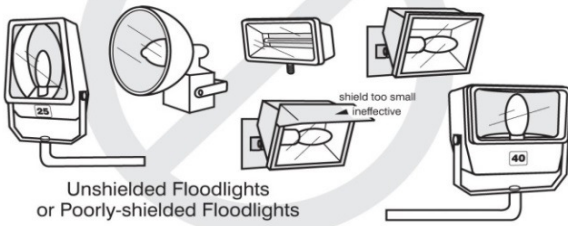

Examples of Acceptable / Unacceptable Lighting Fixtures

Unacceptable / Discouraged

Fixtures that produce glare and light trespass

Acceptable

Fixtures that shield the light source to minimize glare and light trespass and to facilitate better vision at night