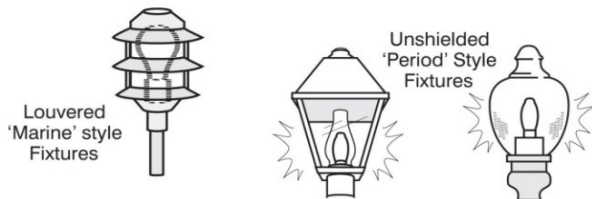

Examples of Acceptable / Unacceptable Lighting Fixtures

Unacceptable / Discouraged

Fixtures that produce glare and light trespass

Acceptable

Fixtures that shield the light source to minimize glare and light trespass and to facilitate better vision at night