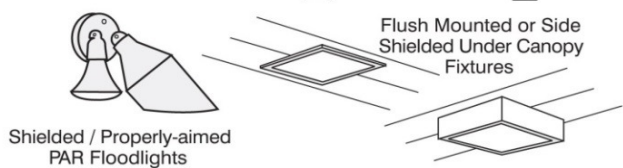

Examples of Acceptable / Unacceptable Lighting Fixtures

Unacceptable / Discouraged

Fixtures that produce glare and light trespass

Acceptable

Fixtures that shield the light source to minimize glare and light trespass and to facilitate better vision at night