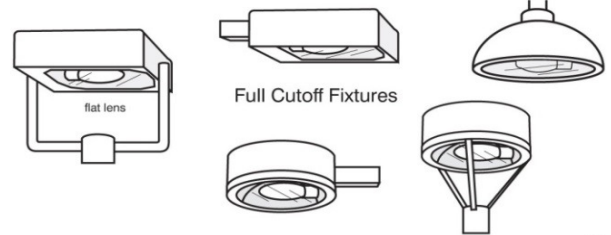

Examples of Acceptable / Unacceptable Lighting Fixtures

Unacceptable / Discouraged

Fixtures that produce glare and light trespass

Acceptable

Fixtures that shield the light source to minimize glare and light trespass and to facilitate better vision at night