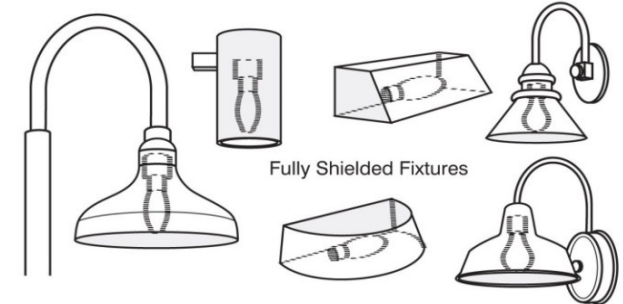

Examples of Acceptable / Unacceptable Lighting Fixtures

Unacceptable / Discouraged

Fixtures that produce glare and light trespass

Acceptable

Fixtures that shield the light source to minimize glare and light trespass and to facilitate better vision at night

Acceptable Lighting Angles