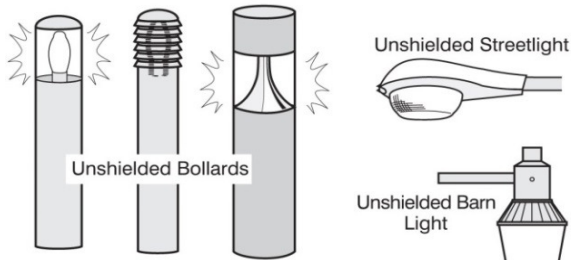

Examples of Acceptable / Unacceptable Lighting Fixtures

Unacceptable / Discouraged

Fixtures that produce glare and light trespass

Acceptable

Fixtures that shield the light source to minimize glare and light trespass and to facilitate better vision at night