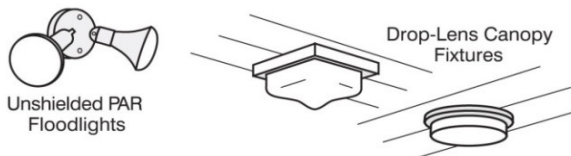

Examples of Acceptable / Unacceptable Lighting Fixtures

Unacceptable / Discouraged

Fixtures that produce glare and light trespass

Acceptable

Fixtures that shield the light source to minimize glare and light trespass and to facilitate better vision at night