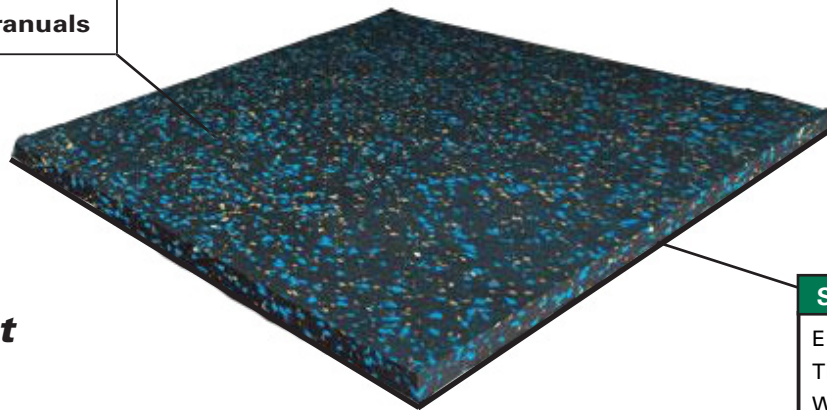

CONNOR SPORTS

ELASTIROLL™

RESILIENT SYSTEM

WEIGHT & FITNESS INDOOR SURFACE

CERTIFIED
BY THESE
LEADERS
IN SPORT

FIBA
EQUIPMENT
& VENUE

connorsports.com/resilient

Made from 82% post-consumer recycled content. Recycled rubber offers greater durability and performance characteristics.

Designed to deliver a sound absorbing surface for weight areas.

Design

Eye pleasing epdm granuals

Specifications

Elongation: 118%
 Thickness: 6mm, 8mm, 9mm
 Weight: 1.9 lbs / sqft

ELASTI ROLL - at Blue 2043

ELASTIROLL IS AVAILABLE IN TWO PRODUCT TYPES.

This freeweight and exercise friendly flooring is engineered to absorb sound, stand up for years, and is suitable for a variety of subfloors including weight rooms and fitness areas.