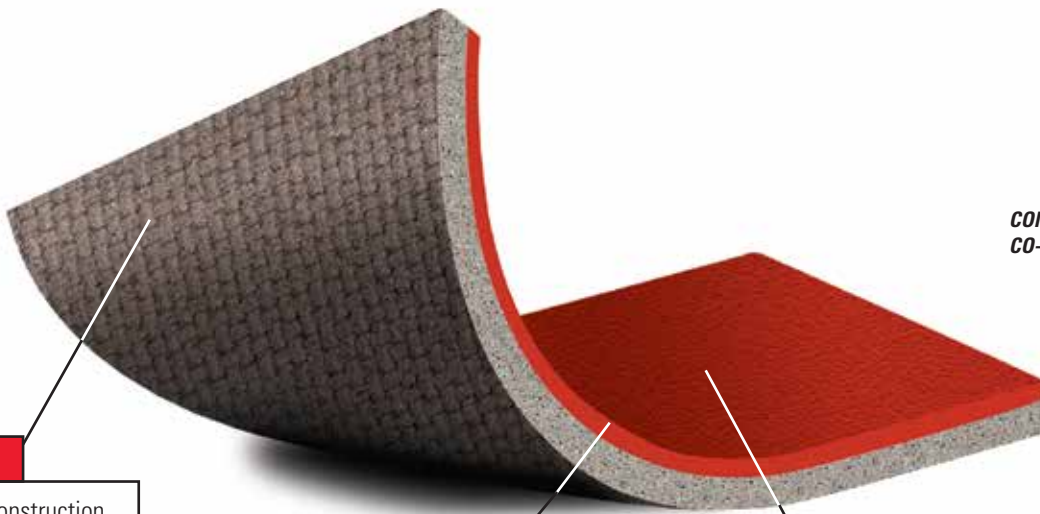

Suitable for multi sports, including volleyball, basketball & aerobics.

Optional recycled rubber base layer qualifies for LEED® credits.

CONTROL XT / REAL RED  
CO-16 Orange Peel

### BASE LAYER

Dual Durometer Construction Provides Outstanding Force Reduction and Safety.

### CORE LAYER

Core Layer Disperses Impact, Virtually Eliminating "Bottoming Out."