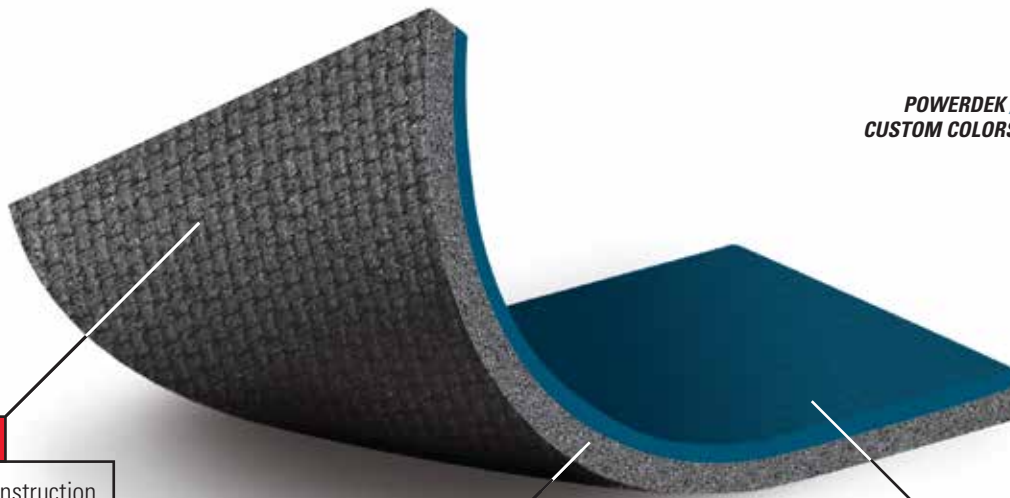

Connor Sports • 800.283.9522 • info@connorsports.com • connorsports.com/traction

High performance rubber athletic surface is ideal for high impact and heavy traffic.

Woven bottom layer design resists moisture and indentation.

PowerDek Fleck: Non-porous, anti-microbial design resists bacteria and odors.

PowerDek Stone: Virgin rubber top layer offers brilliant colors that last.

**POWERDEK / BLUE PS-21
CUSTOM COLORS AVAILABLE**

BASE LAYER

Dual Durometer Construction Provides Outstanding Force Reduction and Safety.

CORE LAYER

Core Layer Disperses Impact, Virtually Eliminating "Bottoming Out."

TEXTURE LAYER

Heavy Duty Stone Textured Surface Designed for High Impact Weight Room Traffic.

THICKNESS

PowerDek High Impact Athletic Surfaces are Available in 6, 8 and 10mm.

| | | | | | | | | |
|---|---|--|--|--|---|---|--|--|
| | | | | | | | | |
| ORANGE PS-80 | REAL RED PS-16 | BURGUNDY PS-25 | PURPLE PS-70 | GREEN PS-32 | SAND PS-67 | COGNAC PS-58 | LIGHT GRAY PS-45 | DARK GRAY PS-41 |
| | | | | | | | | |
| ORANGE PF-80 Orange with Gray & Beige Fleck | RED PF-16 Red with Black & Gray Fleck | BURGUNDY PF-25 Burgundy with Black & Beige Fleck | BLUE PF-21 Blue with Black & White Fleck | GREEN PSF-32 Green with Gray & Beige Fleck | SAND PF-67 Sand with Gray & White Fleck | COGNAC PF-58 Cognac with Gray & White Fleck | LIGHT GRAY PF-45 Light Gray with Black & White Fleck | DARK GRAY PF-41 Dark Gray with Black & White Fleck |
| | | | | | | | | |
| BLACK PS-00 | BLACK PF-00 Black with Gray & White Fleck | | | | | | | |