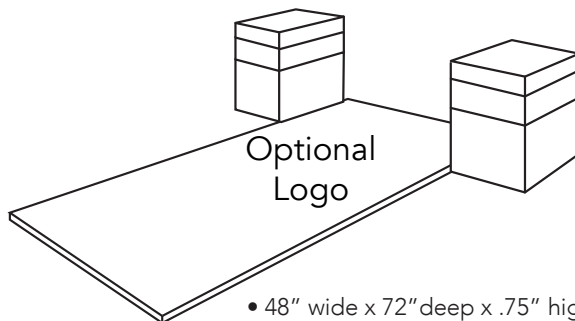

## INLAY PLATFORM

- 48" wide x 72" deep x .75" high
- Oak Plywood
- Shown with optional technique boxes
- Optional school/strength logo

**Connor Sports** organizes your performance room with custom storage and performance equipment. Our systems, engineered in partnership with strength coaches, meet the needs of today's weight rooms, performance centers, nutrition areas and gyms.