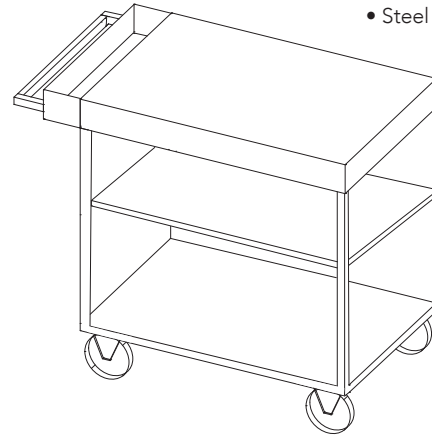

CONNOR SPORTS

TRAINING SYSTEMS

TOWEL CART

- 36" wide x 24" deep x 38" high
- Steel and Oak Plywood

Connor Sports organizes your performance room with custom storage and performance equipment. Our systems, engineered in partnership with strength coaches, meet the needs of today's weight rooms, performance centers, nutrition areas and gyms.

FEATURES AND BENEFITS

- Durable steel cart for organization of cleaning supplies
- Optional detachable laundry bag for easy cleaning