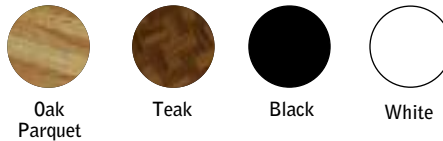

POWERPRO DANCE COLOR OPTIONS

NOTE: Color samples are reproduced as closely as possible. They may not represent an exact color match to the PowerPro dance

800.487.7655   powerprodance.com

The following organizations have approved and use SPORT COURT® flooring: