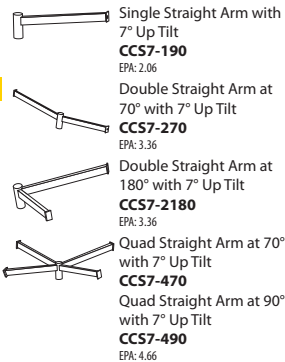

Ordering Information

Example: **LSBVG1A1-PS-BK** (1000W Metal Halide, Multi-Tap, Pulse-Start, Black)

LSBV

| Series | Reflector | Wattage | Voltage | Lamp | Pulse-Start | Finish |
|-------------|------------------|---------------------------------|-----------------------------------|-----------------|-----------------------|--------------------|
| LSBV | G Type IV | 1 1000 MH | A Multi-Tap ^{1,2} | 1 Single | PS Pulse-Start | BK Black |
| Vertical | Premium | 6 775 PSMH | B 480V | 2 Dual | | BZ Bronze |
| Burn | Forward | 10 575 PSMH ³ | C 5-Tap ² | | | GR US Green |
| Sports | Throw | 7 450 PSMH | | | | WH White |
| Shoebox | | 11 875 PSMH | | | | SP Special |

Accessories (Order Separately)

DAVIT ARMS

CCS 7° TILT ARMS

ADDITIONAL ACCESSORIES

NOTES

- 1 Multi-Tap Ballast is 120V, 208V, 240V, & 277V.
- 2 Fixture is pre-wired for 240V. Alternate voltages will require field adjustment.
- 3 575W utilizes the Venture Super Pulse Start Long Life Lamp (40,000 hrs).

Dimensions

Single Hsg Fixture EPA (ft.²) - 2.50
 Approx. Weight - 65 lbs.
 Dual Hsg Fixture EPA (ft.²) - 3.00
 Approx. Weight - 95 lbs.

EPA's (ft.²)

| Fixture Configuration | EPA's | | | |
|-----------------------|------------|----------|------------|----------|
| | Davit Arm | | 7° CCS Arm | |
| | Single Hsg | Dual Hsg | Single Hsg | Dual Hsg |
| 1 @ 90° | 4.5 | 5.0 | 4.56 | 5.06 |
| 2 @ 180° | 8.72 | 9.72 | 8.36 | 9.36 |
| 2 @ 90° or 2 @ 70° | 7.55 | 8.46 | 7.91 | 8.82 |
| 4 @ 90° or 4 @ 70° | 13.73 | 15.43 | 13.19 | 14.89 |