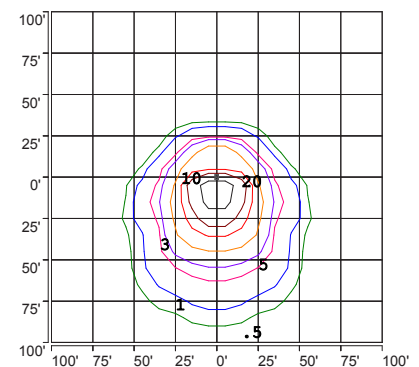

Dimensions

Single Hsg Fixture EPA (ft.²) - 2.50
 Approx. Weight - 65 lbs.
 Dual Hsg Fixture EPA (ft.²) - 3.00
 Approx. Weight - 95 lbs.

EPA's (ft.²)

| Fixture Configuration | EPA's | | | |
|-----------------------|------------|----------|------------|----------|
| | Davit Arm | | 7° CCS Arm | |
| | Single Hsg | Dual Hsg | Single Hsg | Dual Hsg |
| 1 @ 90° | 4.5 | 5.0 | 4.56 | 5.06 |
| 2 @ 180° | 8.72 | 9.72 | 8.36 | 9.36 |
| 2 @ 90° or 2 @ 70° | 7.55 | 8.46 | 7.91 | 8.82 |
| 4 @ 90° or 4 @ 70° | 13.73 | 15.43 | 13.19 | 14.89 |

Photometry

ISOFOOTCANDLE PLOT:
 LSBVG1A1 1000W MH CENTER COURT SERIES
 23° AFG - 0 DEGREE TILT

CENTER COURT