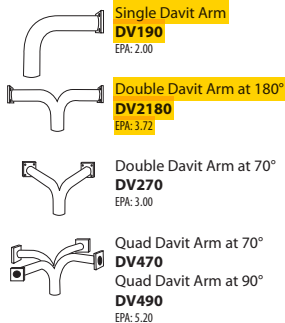

Ordering Information

Example: **LSBVG1A1-PS-BK** (1000W Metal Halide, Multi-Tap, Pulse-Start, Black)

LSBV

| Series | Reflector | Wattage | Voltage | Lamp | Pulse-Start | Finish |
|-------------|------------------|---------------------------------|-----------------------------------|-----------------|-----------------------|--------------------|
| LSBV | G Type IV | 1 1000 MH | A Multi-Tap ^{1,2} | 1 Single | PS Pulse-Start | BK Black |
| Vertical | Premium | 6 775 PSMH | B 480V | 2 Dual | | BZ Bronze |
| Burn | Forward | 10 575 PSMH ³ | C 5-Tap ² | | | GR US Green |
| Sports | Throw | 7 450 PSMH | | | | WH White |
| Shoebox | | 11 875 PSMH | | | | SP Special |

Accessories (Order Separately)

DAVIT ARMS

CCS 7° TILT ARMS

ADDITIONAL ACCESSORIES

NOTES

- 1 Multi-Tap Ballast is 120V, 208V, 240V, & 277V.
- 2 Fixture is pre-wired for 240V. Alternate voltages will require field adjustment.
- 3 575W utilizes the Venture Super Pulse Start Long Life Lamp (40,000 hrs).

Dimensions

Single Hsg Fixture EPA (ft.²) - 2.50
 Approx. Weight - 65 lbs.
 Dual Hsg Fixture EPA (ft.²) - 3.00
 Approx. Weight - 95 lbs.

EPA's (ft.²)

| Fixture Configuration | EPA's | | | |
|-----------------------|------------|----------|------------|----------|
| | Davit Arm | | 7° CCS Arm | |
| | Single Hsg | Dual Hsg | Single Hsg | Dual Hsg |
| 1 @ 90° | 4.5 | 5.0 | 4.56 | 5.06 |
| 2 @ 180° | 8.72 | 9.72 | 8.36 | 9.36 |
| 2 @ 90° or 2 @ 70° | 7.55 | 8.46 | 7.91 | 8.82 |
| 4 @ 90° or 4 @ 70° | 13.73 | 15.43 | 13.19 | 14.89 |