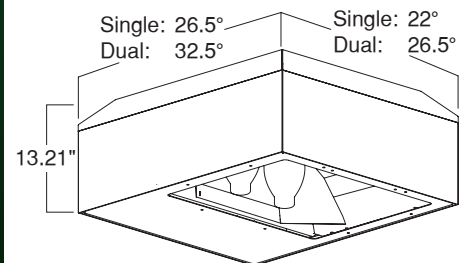

Dimensions

Single Hsg Fixture EPA (ft.²) - 2.50
 Approx. Weight - 65 lbs.
 Dual Hsg Fixture EPA (ft.²) - 3.00
 Approx. Weight - 95 lbs.

EPA's (ft.²)

| Fixture Configuration | EPA's | | | |
|-----------------------|------------|----------|------------|----------|
| | Davit Arm | | 7° CCS Arm | |
| | Single Hsg | Dual Hsg | Single Hsg | Dual Hsg |
| 1 @ 90° | 4.5 | 5.0 | 4.56 | 5.06 |
| 2 @ 180° | 8.72 | 9.72 | 8.36 | 9.36 |
| 2 @ 90° or 2 @ 70° | 7.55 | 8.46 | 7.91 | 8.82 |
| 4 @ 90° or 4 @ 70° | 13.73 | 15.43 | 13.19 | 14.89 |