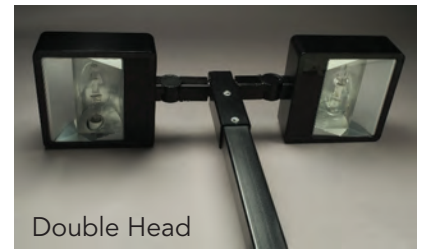

Collegiate Slam

Adjustable	7' to 10'
Pole Size	5" x 5"
Backboard Size	60" with ½" tempered glass and arena view
Overhang	36"

Solid Slam

Pole Size	6" x 6"
Backboard Size	60" or 72" with ½" tempered glass and arena view
Overhang	36" for the 60" backboard 48" for the 72" backboard

**SPORT
COURT**

WORLD'S LARGEST
COURT BUILDER

**SPORT
COURT**

Sport Court® Light Systems

Bring on the Night
with Sport Court®
Light Systems.

Court Light

- Wattage 400 or 1000 metal halide bulbs
- Head Options Single, Double or Double Bull Horn
- Pole Size 3.5" x 3.5"
- Height 17'
Pivoting base makes it easy to change light bulbs