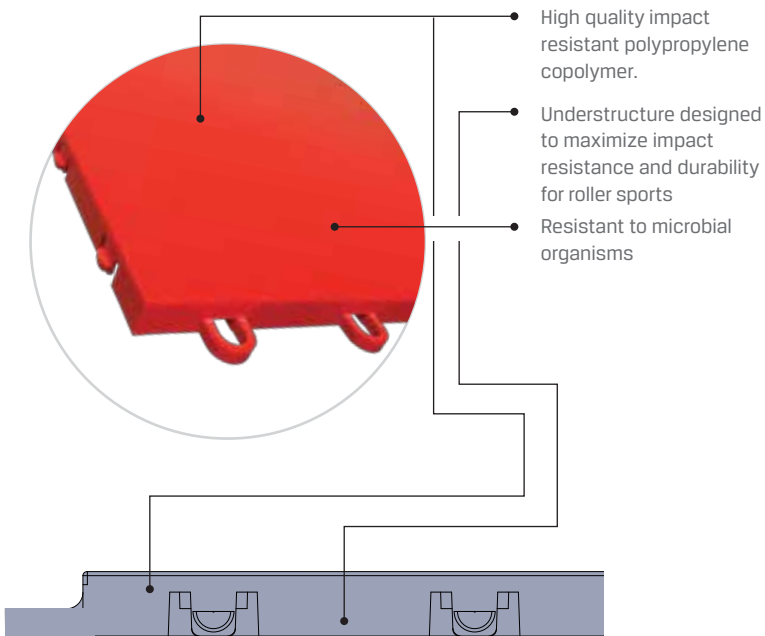

Roller recommended

Patented sub-structure geometry makes Defense the recommended surface for in line skates and other roller activities.

Odor free installation

Defense playing surfaces can be installed by your local certified CourtBuilder™ quickly and efficiently without smelly adhesives.

USA-MADE QUALITY. High-impact polypropylene suspended court is both engineered and manufactured at our Salt Lake City headquarters.

CUSTOMIZABLE. With many color options to choose from you can customize your surface to fit your needs.

LOW LIFE-CYCLE COSTS. Durable, easy-to-clean and low-maintenance surface saves you money in the long run.

MULTI-PURPOSE. Ideal for a variety of sports and activities, designed specifically for roller and inline skates.

Size	12" x 12" x 1/2"	<input checked="" type="checkbox"/>
Weight	.82 lbs.	<input checked="" type="checkbox"/>
Head Impact ASTM 1292	11" drop height pass	<input checked="" type="checkbox"/>
Traction ASTM E303	.69 coefficient of friction	<input checked="" type="checkbox"/>
Ball Rebound DIN 18032	100% ball bounce	<input checked="" type="checkbox"/>
Material	High Impact Polypropylene Copolymer	<input checked="" type="checkbox"/>
Quality	ISO 9001 / ISO 14001	<input checked="" type="checkbox"/>
Recycling	100% recyclable	<input checked="" type="checkbox"/>
Country	USA made	<input checked="" type="checkbox"/>
Load Capacity	200 psi	<input checked="" type="checkbox"/>