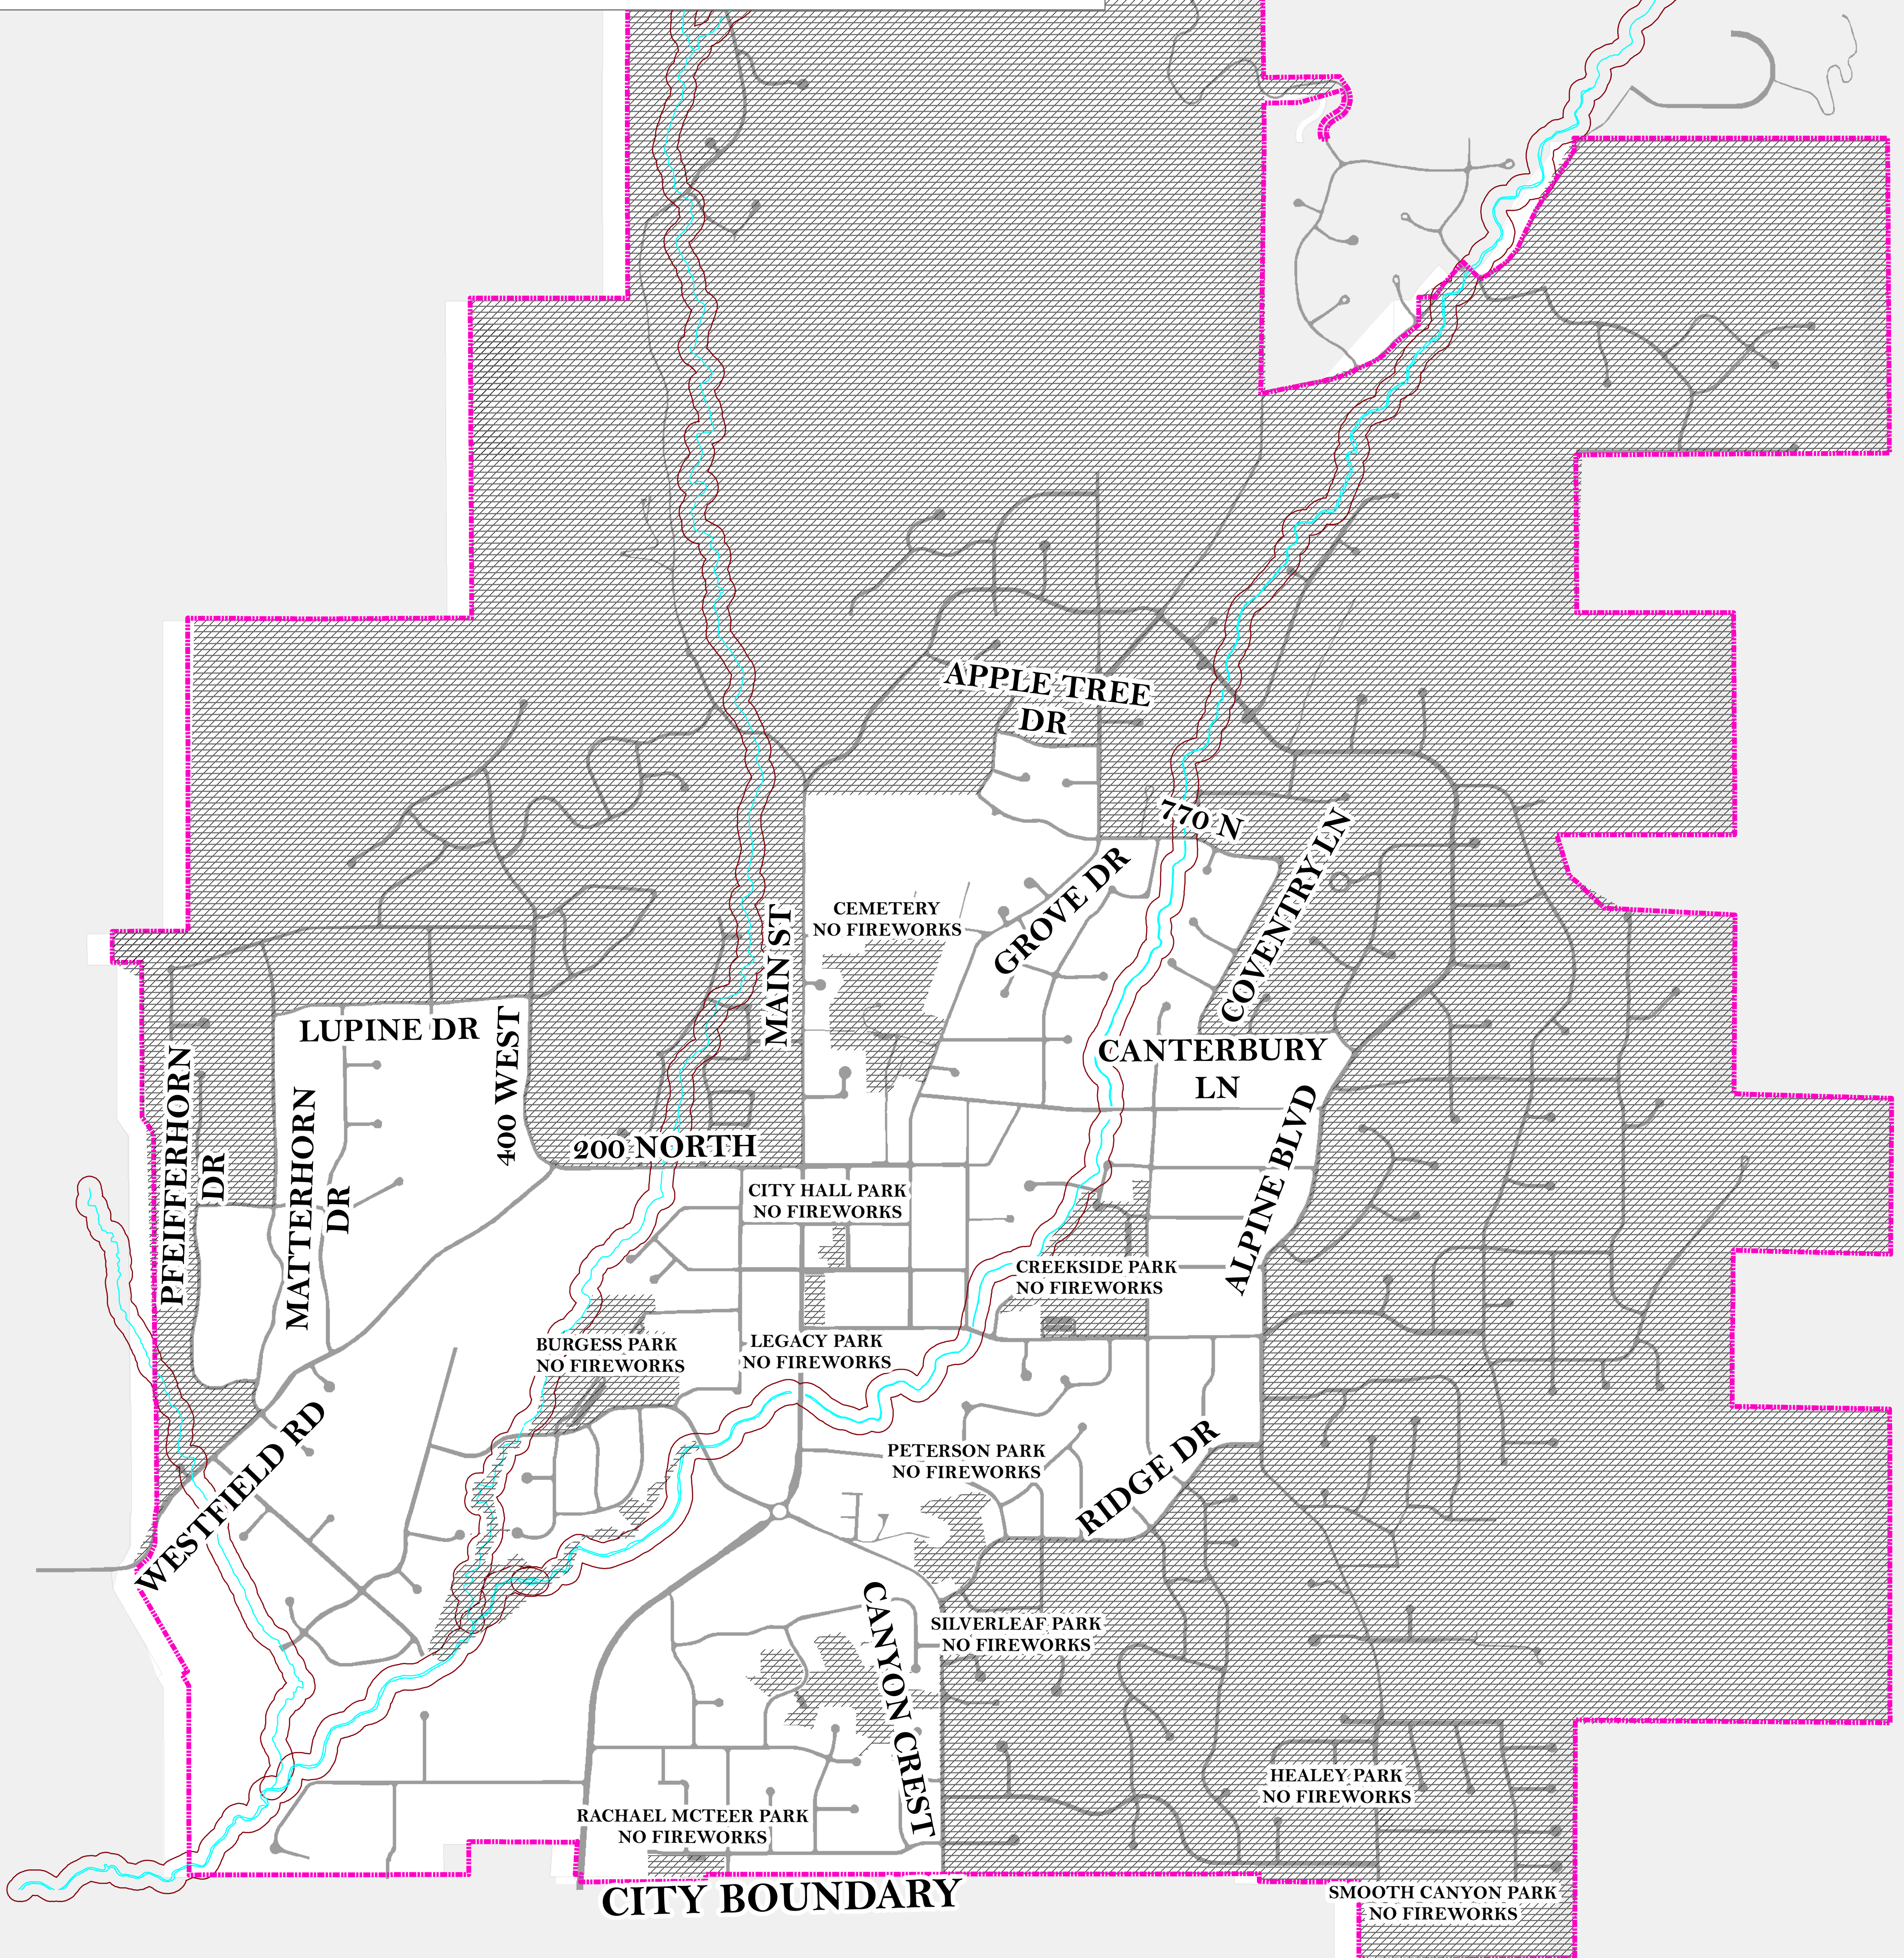

FIRE RESTRICTIONS EFFECTIVE 6/27/2017:

- NO FIREWORKS IN CITY PARKS
- NO FIREWORKS WITHIN 100' OF ANY STREAM BED
- ALL FIREWORKS ARE PROHIBITED IN THE AREAS DESIGNATED "FIREWORKS BAN 2017" AS SHOWN ON THIS MAP
- FOR THE UNMARKED AREA WITHIN CITY LIMITS, FOLLOW STATE LAWS REGARDING FIREWORKS
- FOR AREAS OUTSIDE THE CITY LIMITS, PLEASE REFER TO THE APPROPRIATE GOVERNING BODY FOR FIRE / FIREWORKS REGULATIONS

Legend

-  Streams - Fort & Dry Creek
-  100' Stream Buffer
-  Fireworks Ban 2017
- CITY**
-  Alpine
-  Other / County / F.S. Lands

UPDATED

Alpine City FIRE RESTRICTIONS 2017

ADOPTED BY ALPINE CITY COUNCIL 6-27-17