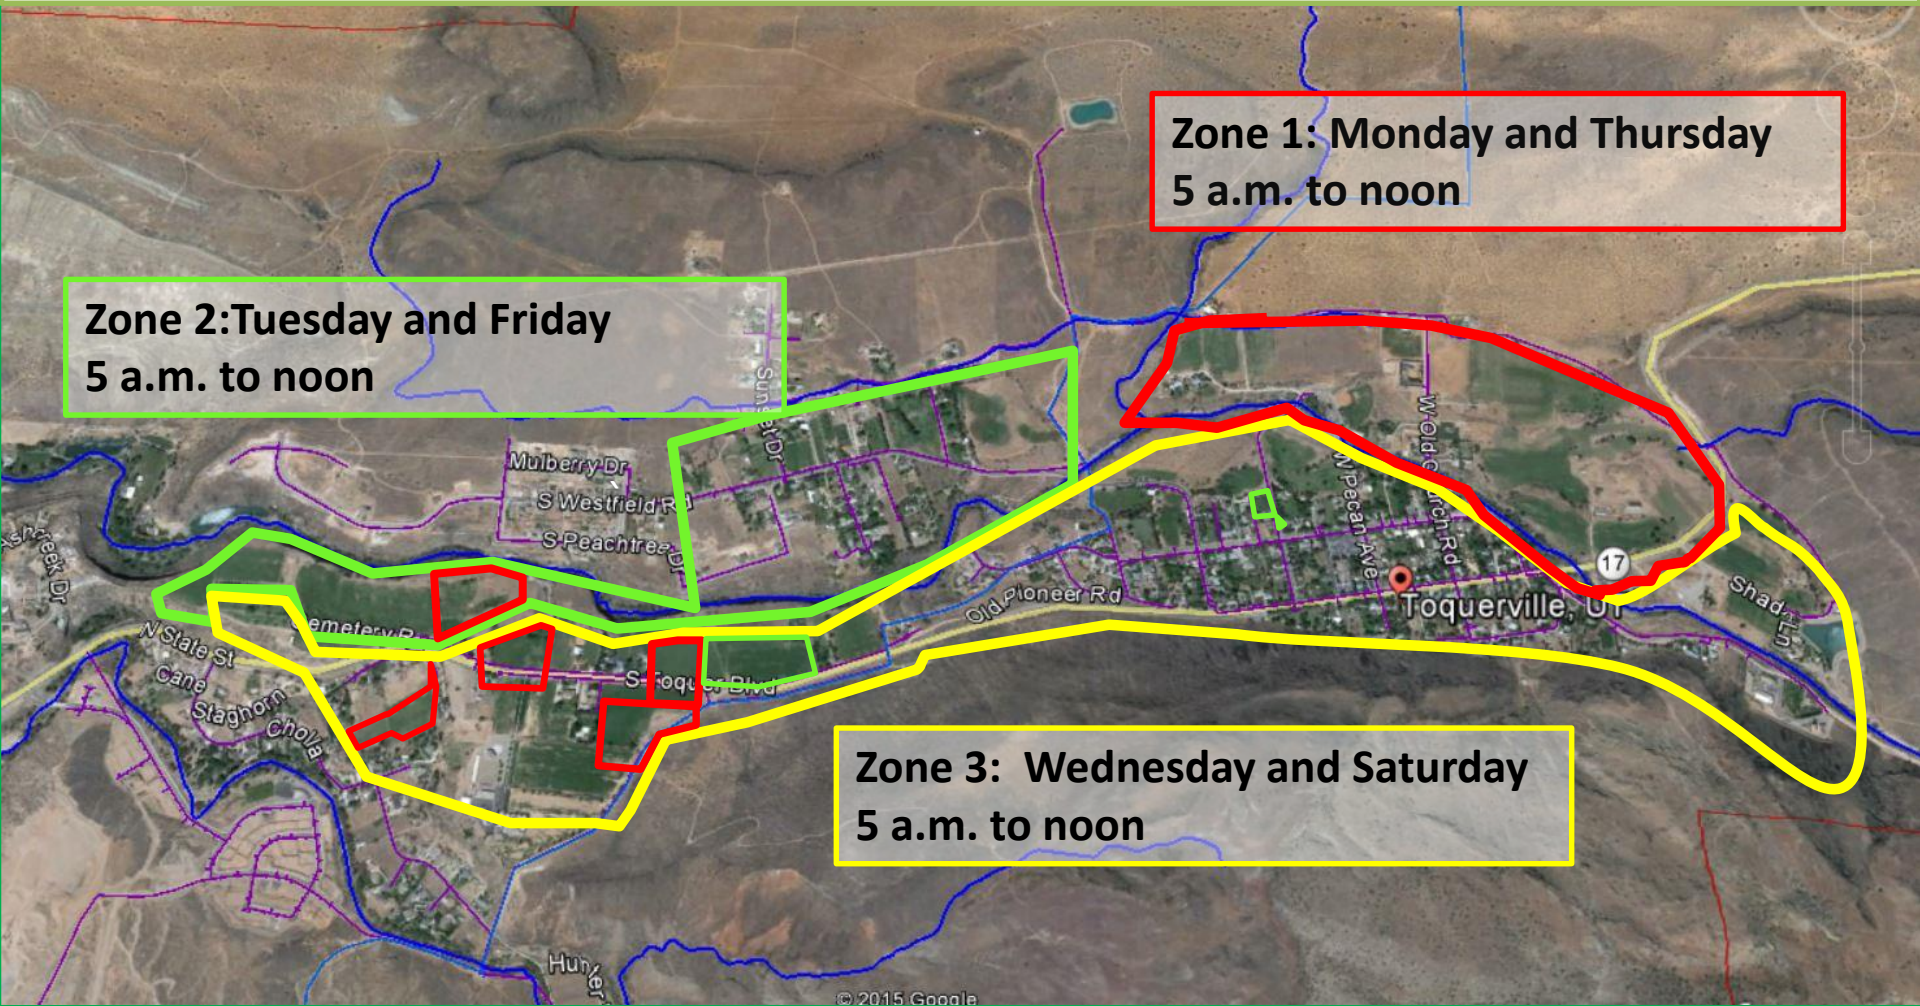

Toquerville Secondary Water System 2020 Agriculture Watering Times

(Agriculture = Any secondary water connection greater than 1 inch)

Toquerville Secondary Water System

2020 Residential Watering Times

For Residential connections with an
EVEN home address watering times
T, Th, S – 6 pm to 2 am

For Residential connections with an
ODD home address watering times
M, W, F – 6 pm to 2 am